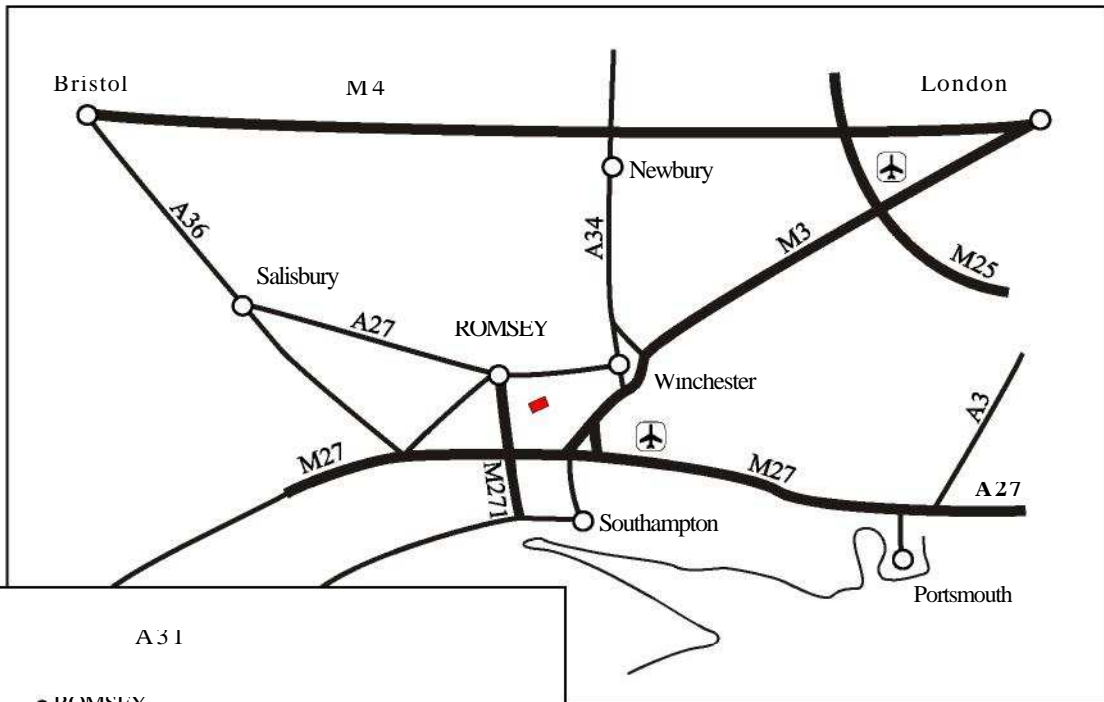

# HOW TO FIND Radix Traffic

**RADIX TRAFFIC LIMITED**  
 D3 PREMIER CENTRE  
 ABBEY PARK  
 ROMSEY  
 HAMPSHIRE  
 SO51 9DG

**TRAVEL TIMES TO RADIX FROM:**

London Airport (Heathrow) .....	90 mins
Southampton Airport .....	12 mins
Mainline Railway Southampton Parkway .....	12 mins
London to Southampton by rail .....	60 mins