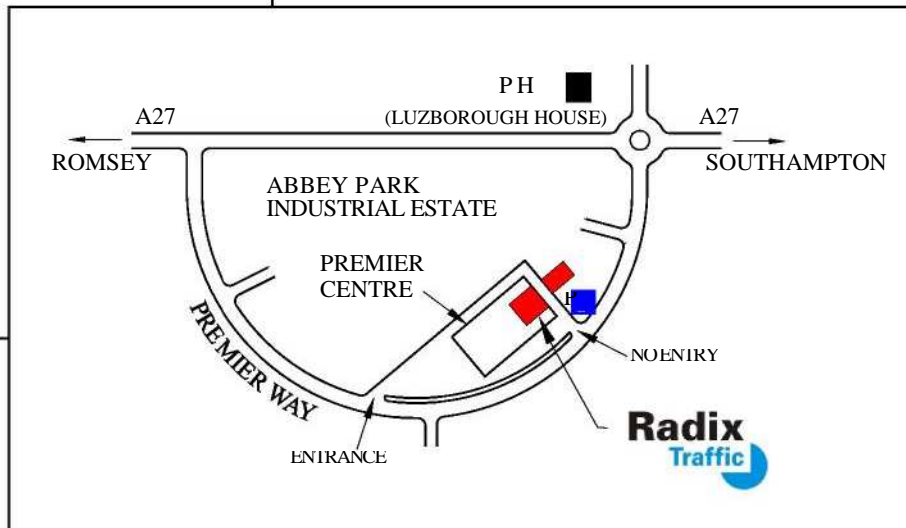

# HOW TO FIND Radix Traffic

**RADIX TRAFFIC LIMITED**  
 D3 PREMIER CENTRE  
 ABBEY PARK  
 ROMSEY  
 HAMPSHIRE  
 SO51 9DG

**TRAVEL TIMES TO RADIX FROM:**

London Airport (Heathrow) .....	90 mins
Southampton Airport .....	12 mins
Mainline Railway Southampton Parkway .....	12 mins
London to Southampton by rail .....	60 mins