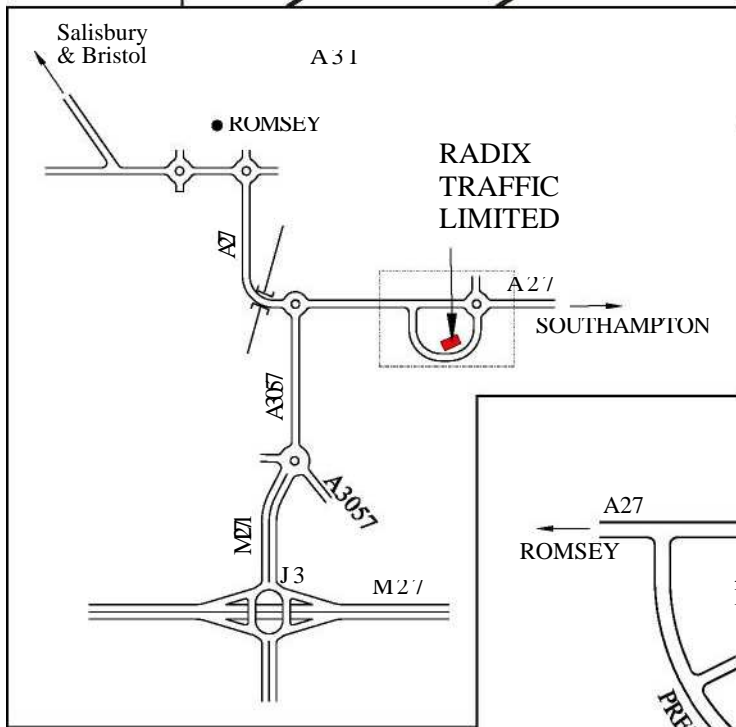

# HOW TO FIND Radix Traffic

**RADIX TRAFFIC LIMITED**  
 D3 PREMIER CENTRE  
 ABBEY PARK  
 ROMSEY  
 HAMPSHIRE  
 SO51 9DG

**TRAVEL TIMES TO RADIX FROM:**

London Airport (Heathrow) .....	90 mins
Southampton Airport .....	12 mins
Mainline Railway Southampton Parkway .....	12 mins
London to Southampton by rail .....	60 mins