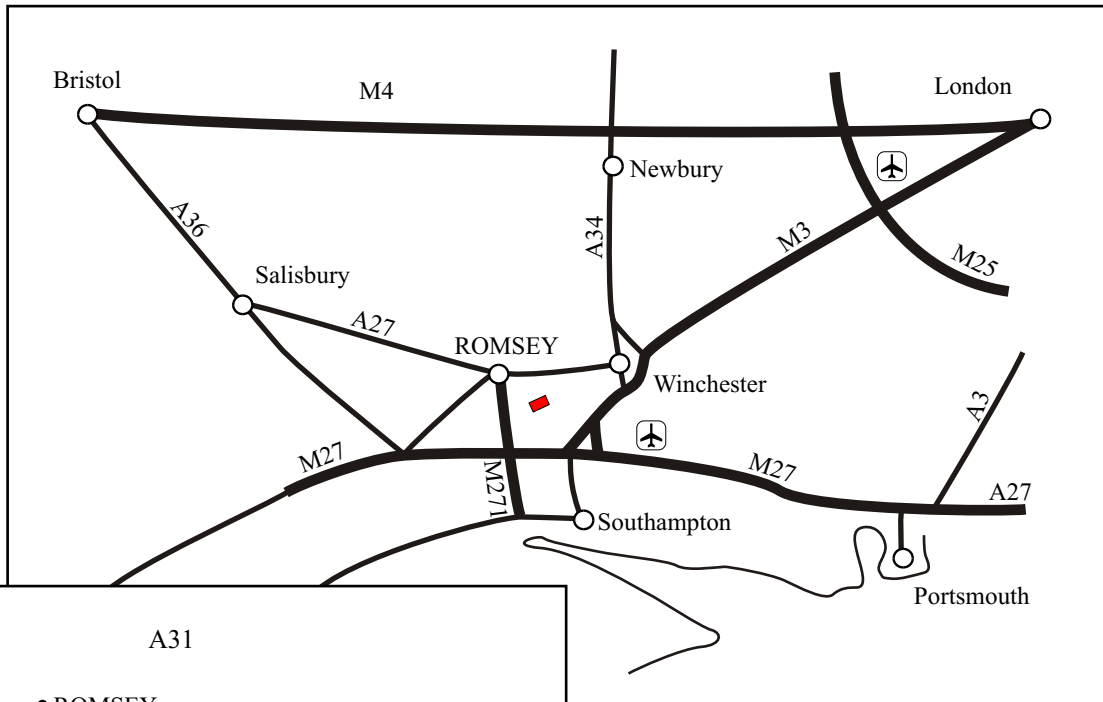

HOW TO FIND Radix Traffic

RADIX TRAFFIC LIMITED
 D3 PREMIER CENTRE
 ABBEY PARK, ROMSEY
 HAMPSHIRE
 SO51 9DG

TELEPHONE : +44 01794 551388

FACSIMILE : +44 01794 830143

TRAVEL TIMES TO RADIX FROM:

London Airport (Heathrow).....	90 mins
Southampton Airport.....	12 mins
Mainline Railway Southampton Parkway.....	12 mins
London to Southampton by rail.....	60 mins