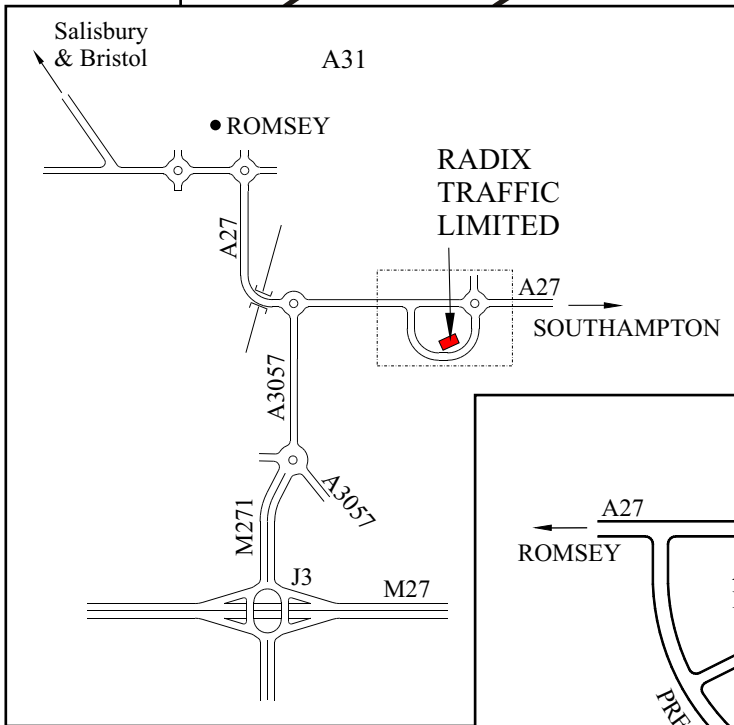

HOW TO FIND Radix Traffic

RADIX TRAFFIC LIMITED
 D3 PREMIER CENTRE
 ABBEY PARK, ROMSEY
 HAMPSHIRE
 SO51 9DG

TELEPHONE : +44 01794 551388

FACSIMILE : +44 01794 830143

TRAVEL TIMES TO RADIX FROM:

London Airport (Heathrow).....	90 mins
Southampton Airport.....	12 mins
Mainline Railway Southampton Parkway.....	12 mins
London to Southampton by rail.....	60 mins