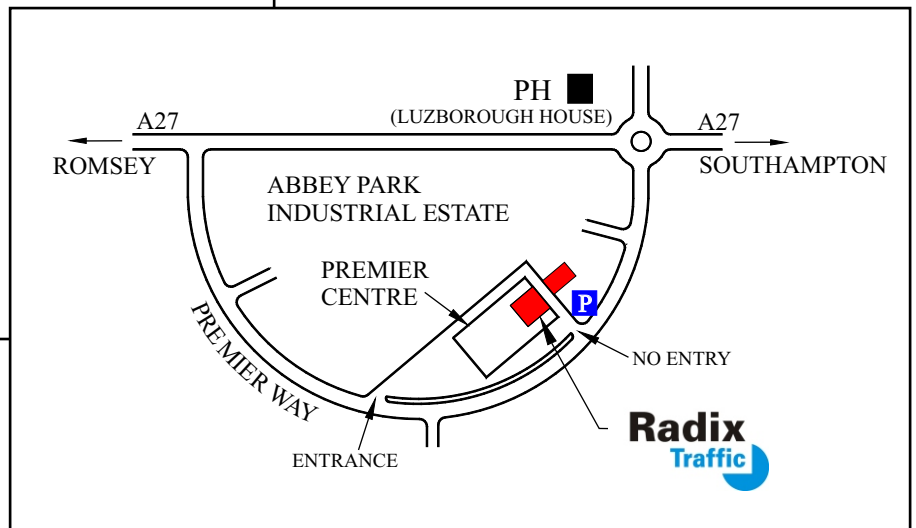

HOW TO FIND Radix Traffic

RADIX TRAFFIC LIMITED
 D3 PREMIER CENTRE
 ABBEY PARK, ROMSEY
 HAMPSHIRE
 SO51 9DG

TELEPHONE : +44 01794 551388

FACSIMILE : +44 01794 830143

TRAVEL TIMES TO RADIX FROM:

London Airport (Heathrow).....	90 mins
Southampton Airport.....	12 mins
Mainline Railway Southampton Parkway.....	12 mins
London to Southampton by rail.....	60 mins